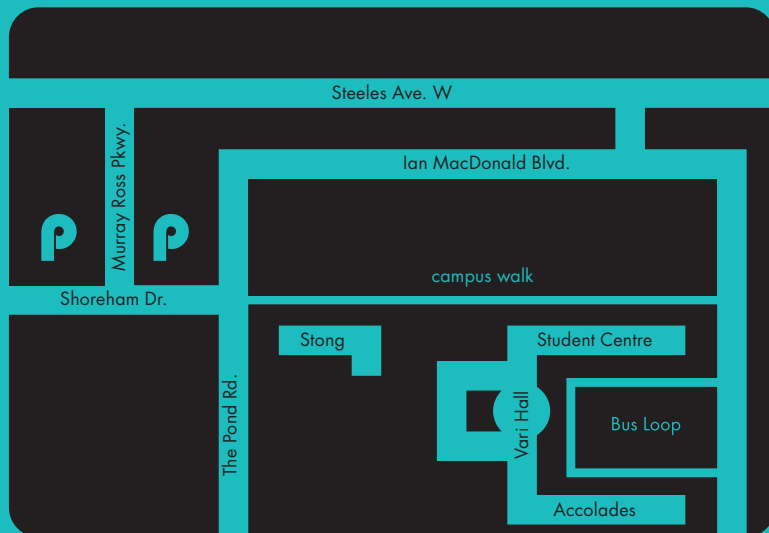

# Determined

TALENT SHOWCASE

8:00PM **28** 11:00PM  
MARCH

**STONG COLLEGE**  
STONG DINING HALL

200 VIP - \$10  
Early Bird - \$5

**DRIVING DIRECTIONS:**  
From Steeles Ave West, drive to Murray Ross and turn south. Drive to Shoreham drive, where you will see several parking lots. Park in any of the available lots. Stong College is minutes away. See map for info.

**WALKING DIRECTIONS:**  
From Student Center walk towards the campus walk, when you are on the campus walk, walk west towards the direction of Williams Small Center/Tait Mackenzie. Next to Williams Small Centre is Stong College. After you enter Stong college head to Stong Dining Hall. See map for info.