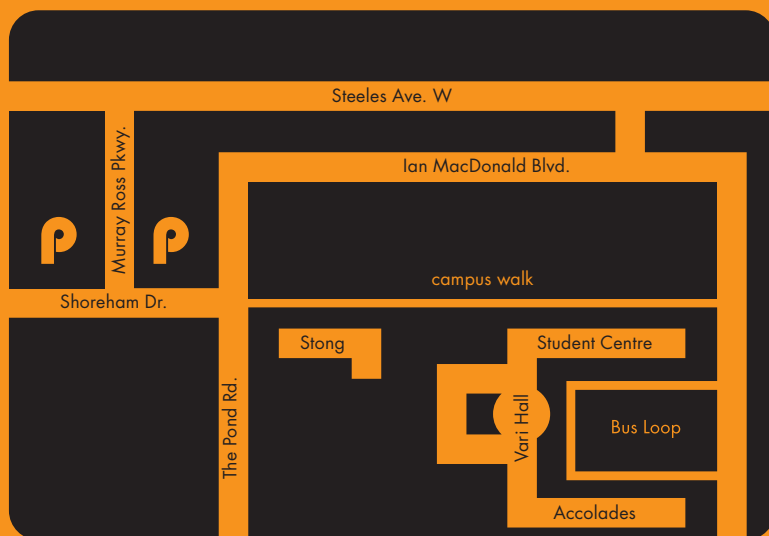

Sponsored by: York United Black Students' Alliance

The Self

Determined

TALENT SHOWCASE

8:00PM **28** 11:00PM
MARCH

STONG COLLEGE
STONG DINING HALL

20 VIP - \$10
Early Bird - \$5

DRIVING DIRECTIONS:
From Steeles Ave West, drive to Murray Ross and turn south. Drive to Shoreham drive, where you will see several parking lots. Park in any of the available lots. Stong College is minutes away. See map for info.

WALKING DIRECTIONS:
From Student Center walk towards the campus walk, when you are on the campus walk, walk west towards the direction of Williams Small Center/Tait Mackenzie. Next to Williams Small Centre is Stong College. After you enter Stong college head to Stong Dining Hall. See map for info.